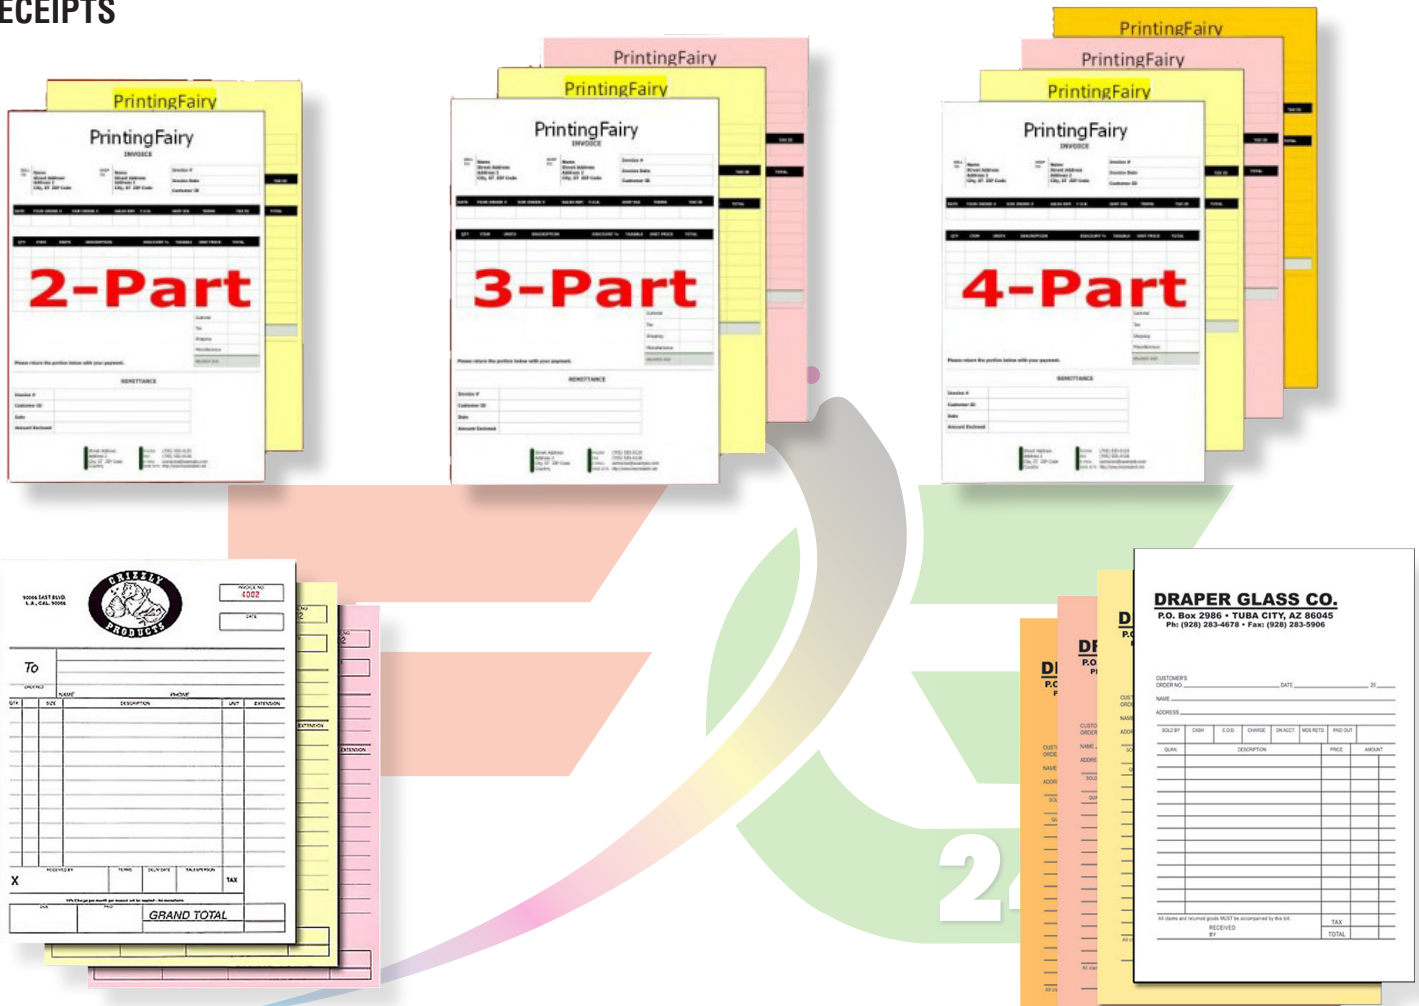

ALL TYPES OF FORMS / RECEIPTS / INVOICES / NOTEPADS

RECEIPTS

NOTEPADS